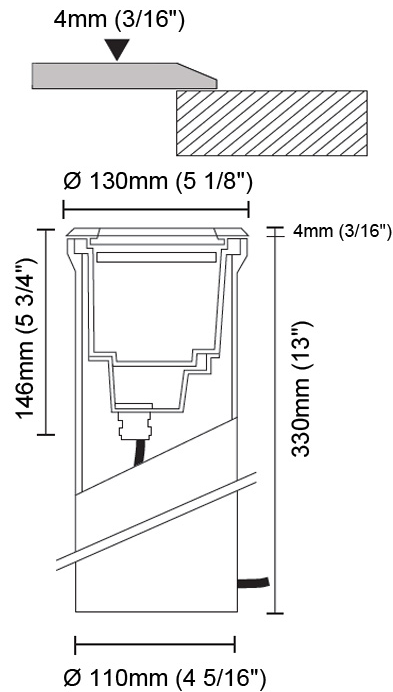

GENERAL

Series: Olodum
Subseries: Olodum Round
Brand: Side
Division: Exterior
Mounting Type: Recessed
Mounting Location: In-Ground
Subcategory: Uplight

PHYSICAL

Shape: Round
Diameter (mm): 130
Diameter (in): 5 1/8
Height (mm): 146
Height (in): 5 3/4
Light Distribution: Adjustable / Direct
Weight (kg): 1.9
Weight (lbs): 4.19
Diffuser: Clear tempered glass
Gasket: Silicon rubber
Fixture Finish: SSS
Fixture Material: Aluminum Die Cast

ELECTRICAL

Lamp Type: LED (Zhaga Standard)
Input Wattage (W): 6.8
Total Output Wattage (W): 5.8
Dimming: 0-10V Dimming / Phase Dimming (120Vac Only)
Driver Included: No
Driver Location: Remote
Driver Type: Constant Current - Universal
Input Voltage (V): 120 - 277
Constant Current (MA): 203
Upon Request: (Not included - see components [IP65 or higher enclosure to be supplied by others]) 0-10Vdc dimming / Phase dimming @120Vac only / 277Vac

LED

Color Temperature (°K): 3000 / 4000
Max. Delivered Lumen (lm): 814.5 / 868.8
Nominal Lumen (lm): 1050 / 1120
CRI: >80 CRI
Lamp Life (hrs): 50000

OPTICAL

Reflector: Metallized polycarbonate
Optic: 15 / 30 / 45
Adjustability: Rotational 350°; Tilt ±15°

RATINGS AND CERTIFICATIONS

Certified By: Certified for North American Standards
IP rating: IP67
IK Rating: IK10

1.9kg / 4.19lbs