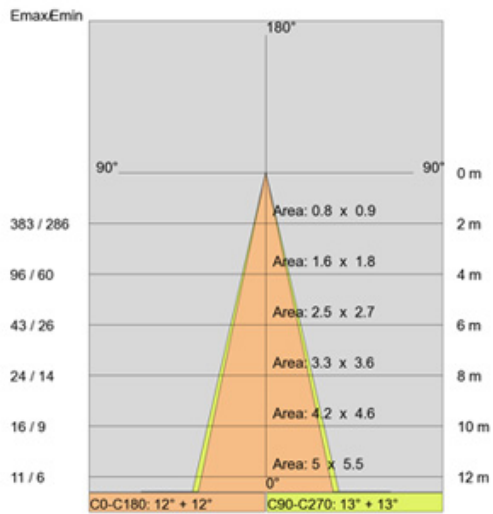

OLODUM ROUND RECESSED

E10I0071-

PROJECT	
TYPE	
SPECIFIER	
QUANTITY	
DATE	

E