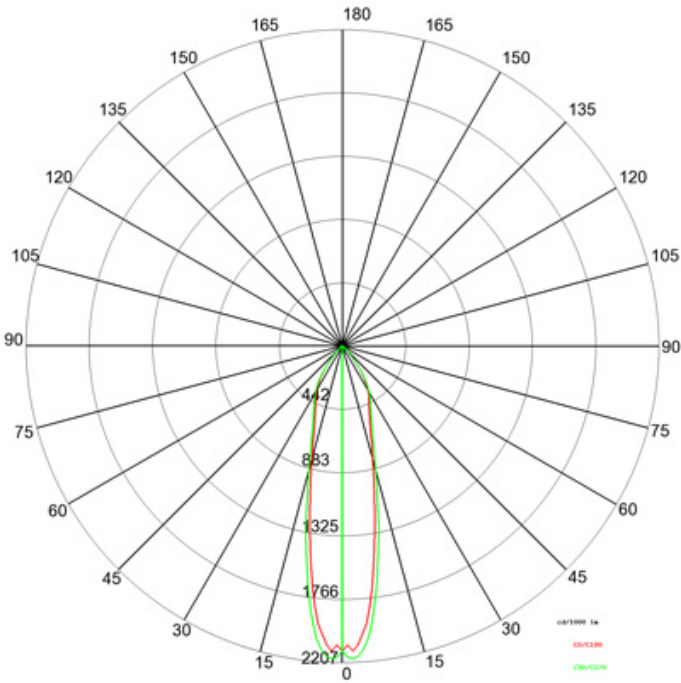

OLODUM ROUND RECESSED

E10I0071-

PROJECT	
TYPE	
SPECIFIER	
QUANTITY	
DATE	

E